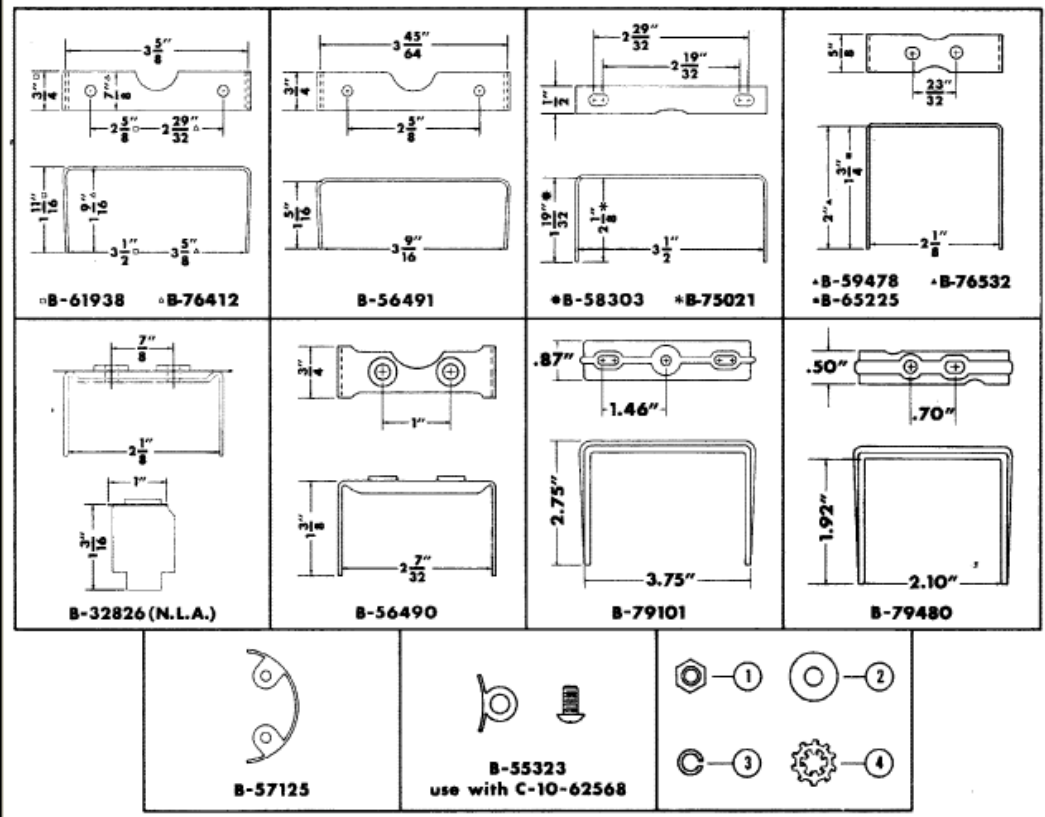

Serial Nbr Range: MerCruiser (1985 and Below)

				Parts List		
Ref	Class	Part	Description	Qty	Comment	Footnote
1	11	45076	NUT (HEXAGON #10-32)	-		
1	11	26419	NUT (HEXAGON #8-32)	-		
1	11	55821	NUT (HEXAGON #6-32)	-		
1	11	29236	NUT (HEXAGON - KEPS #6-32)	-		
2	12	20878	WASHER (#10 X 3/8 O D X 1/32)	-		
2	12	22887	WASHER (#10 X 5/8 O D X 1/32)	-		
2	12	33110	WASHER (#10) FIBER	-		
2	12	20192	WASHER (#8) METAL	-		
2	12	27882	WASHER (#6) METAL	-		
3	13	26996	LOCKWASHER (#10 - SPLIT LOCK)	-		
3	13	26995	LOCKWASHER (#8 - SPLIT LOCK)	-		
3	13	26994	LOCKWASHER (#6 - SPLIT LOCK)	-		
4	13	20554	LOCKWASHER (#10 - INT AND E)	-		